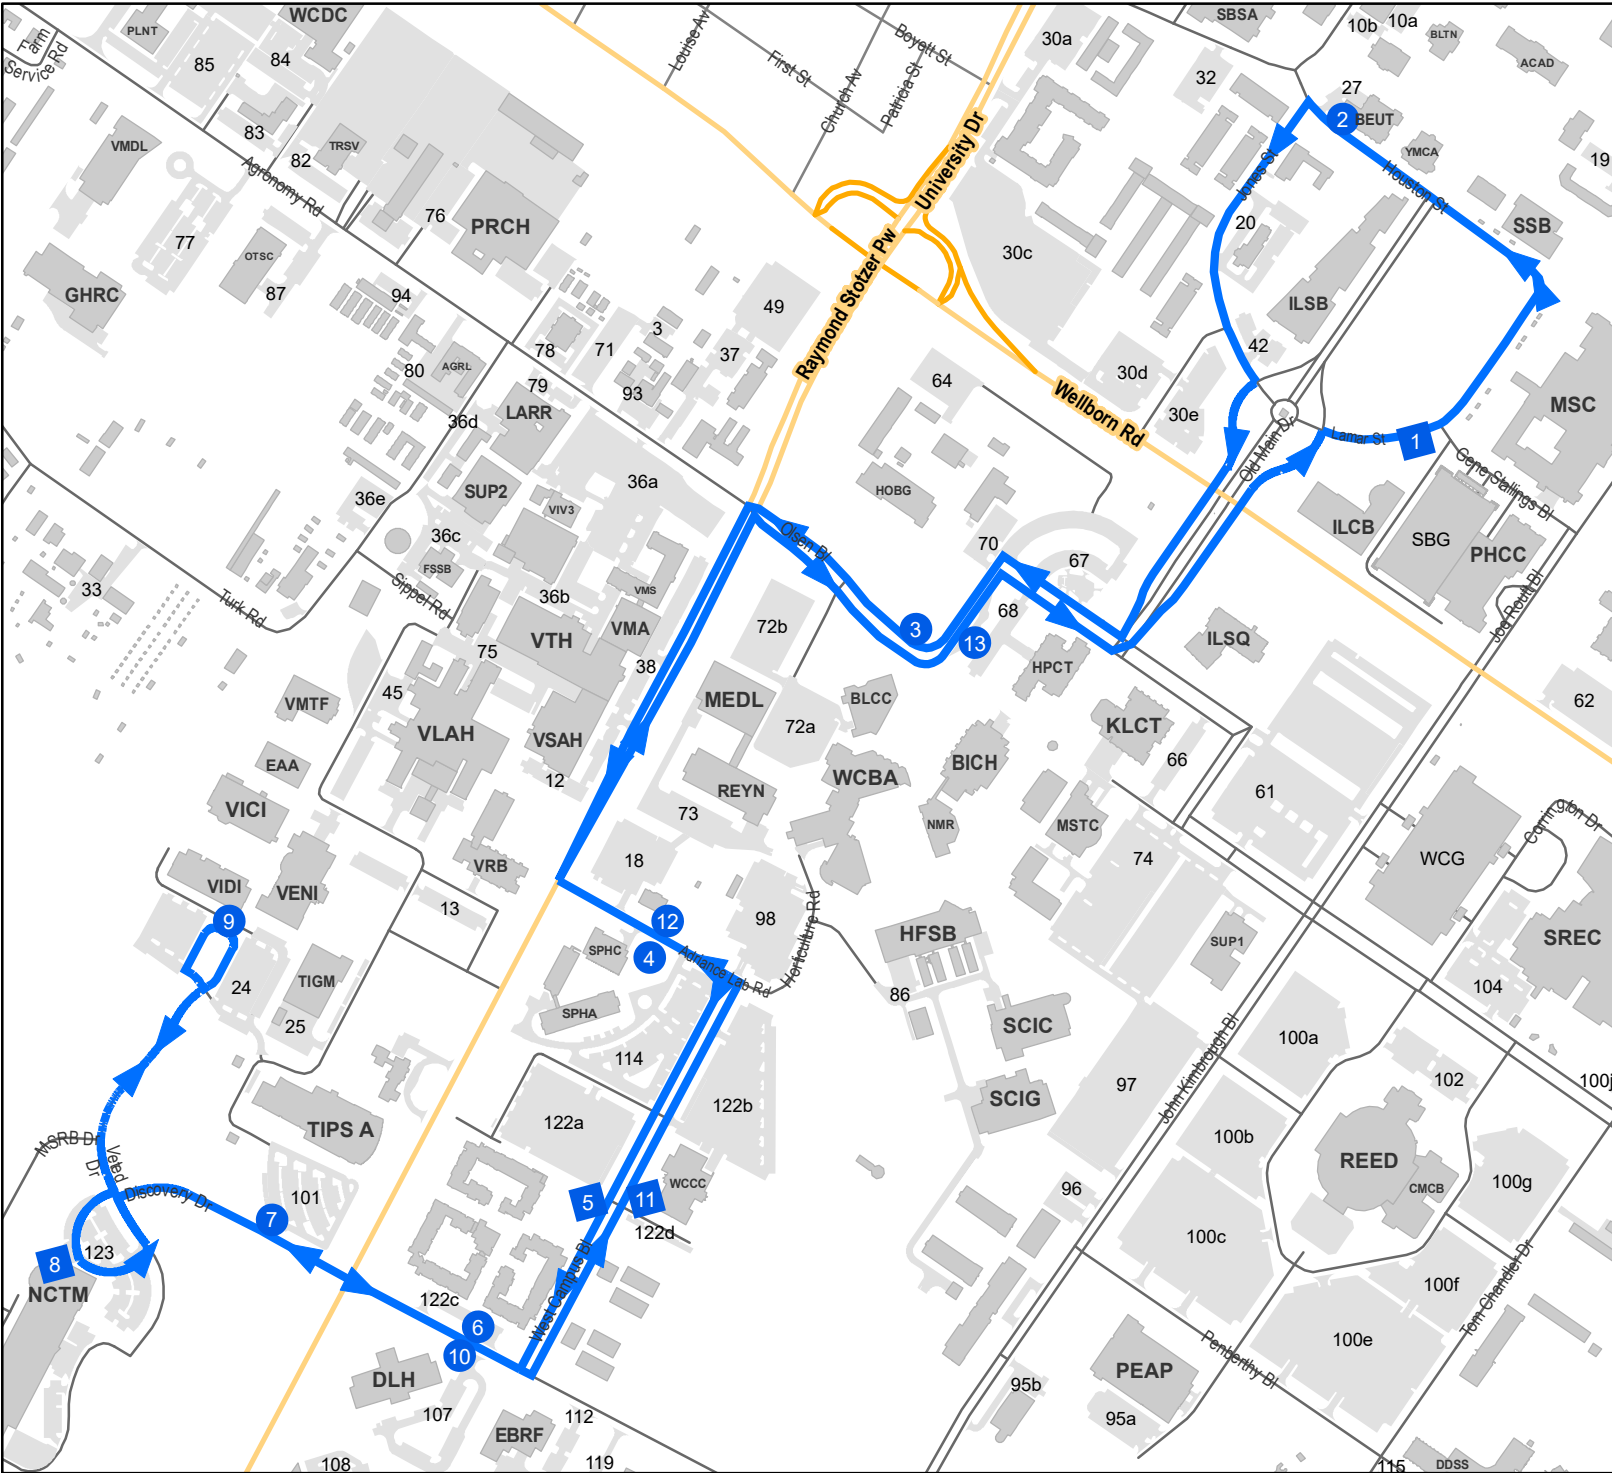

Route 03

- 1. MSC
- 2. Beutel
- 3. Wehner - Outbound
- 4. Sch of Pub Health - Out
- 5. White Creek 1
- 6. White Creek 2
- 7. Lot 101
- 8. NCTM
- 9. VTED
- 10. Houston Bldg
- 11. White Creek Comm Ctr
- 12. Sch of Pub Health - In
- 13. Wehner - Inbound

● Regular Bus Stops    ■ Bus Stops with specific leave times