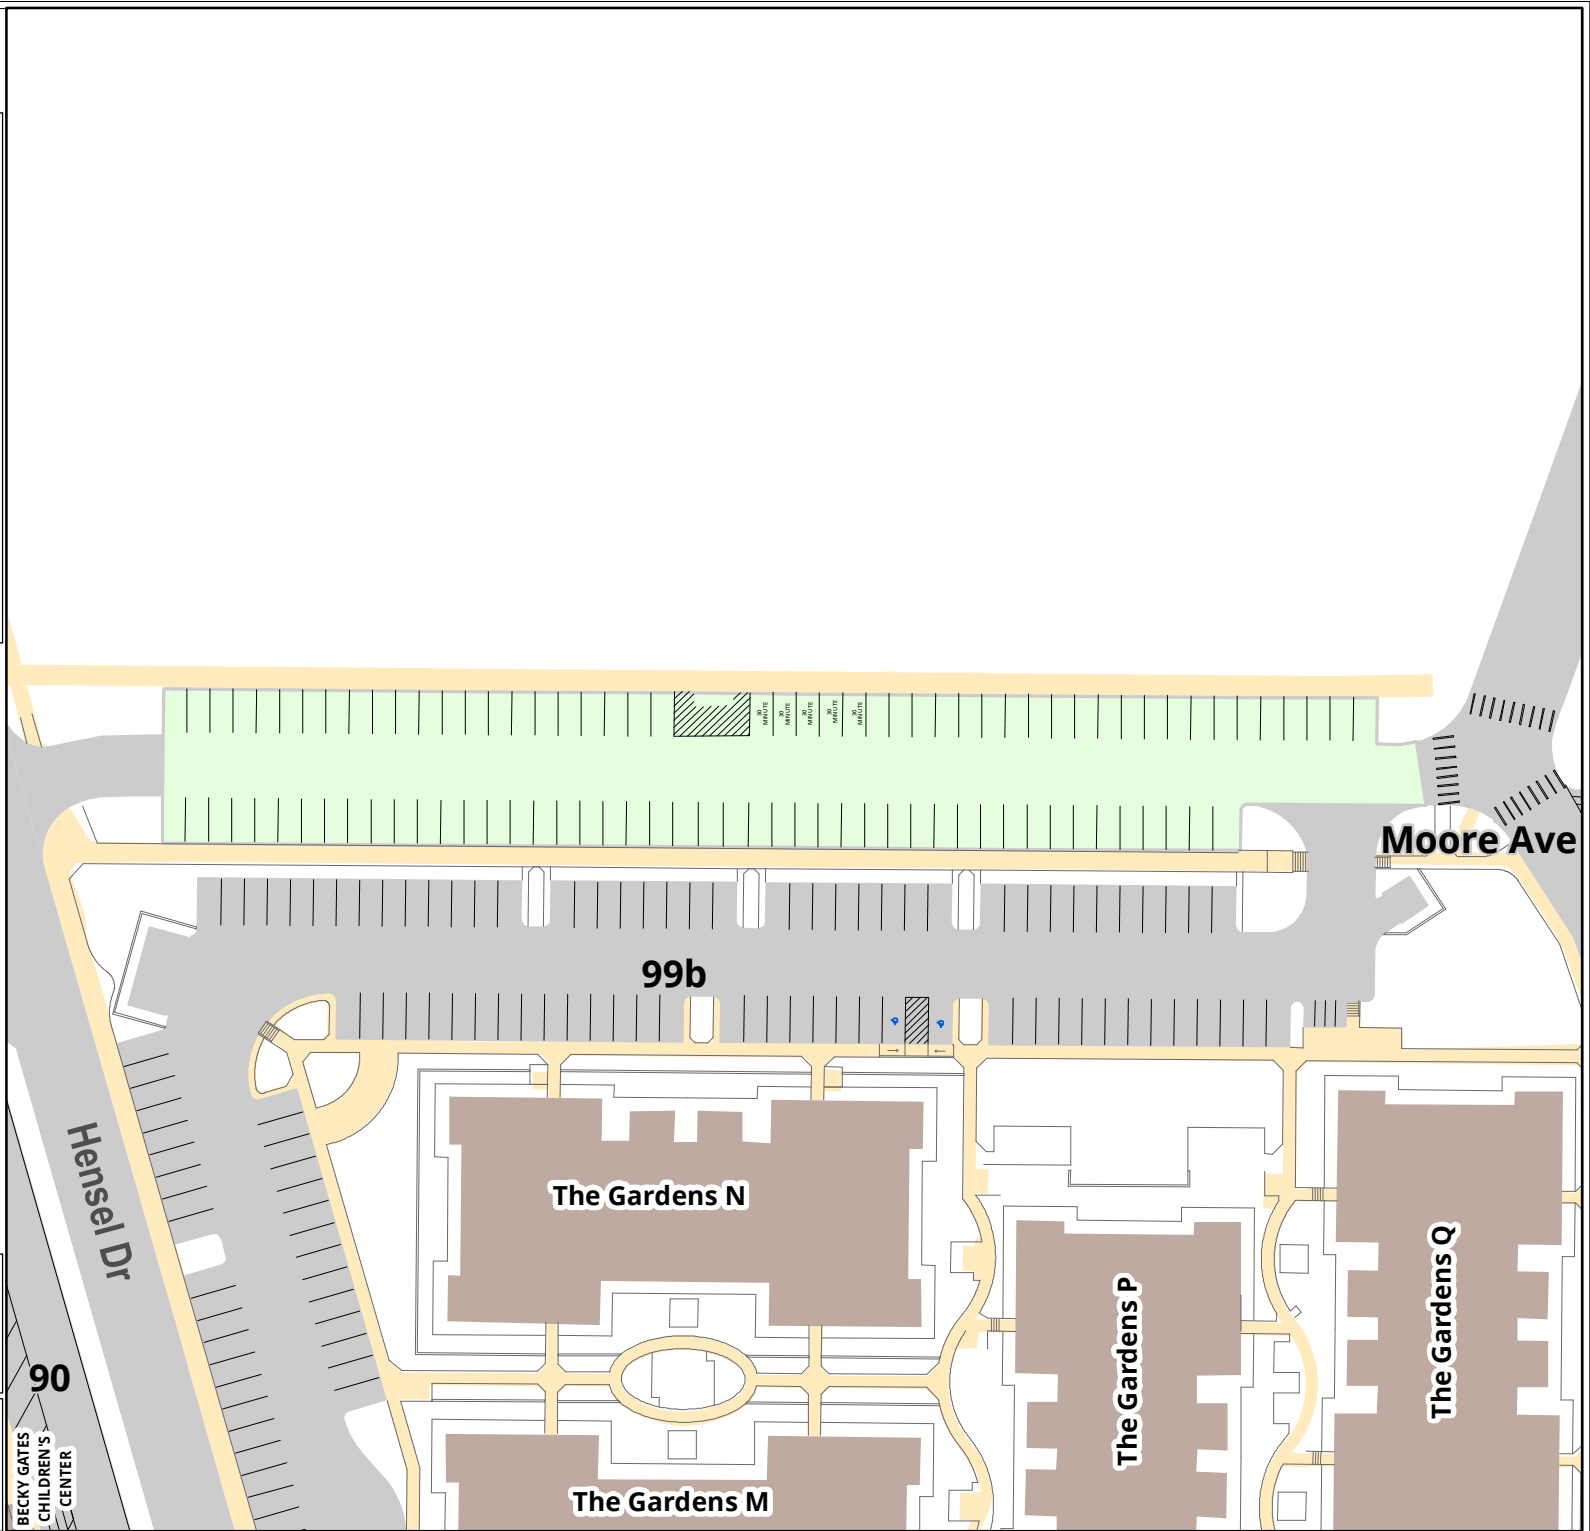

W-X Row

Parking Space Count:

Regular:	88
Reserved:	0
DVS:	0
Visitor:	0
Accessible:	0
Visitor Accessible:	0
Timed:	5
Service:	0
U.B.:	0
Motorcycle:	0
Loading:	0
Other:	0
RV:	0

Total: 93

Lost to (Currently Under) Construction: 0

80 Feet

TEXAS A&M UNIVERSITY
Transportation Services

BECKY GATES
CHILDREN'S
CENTER