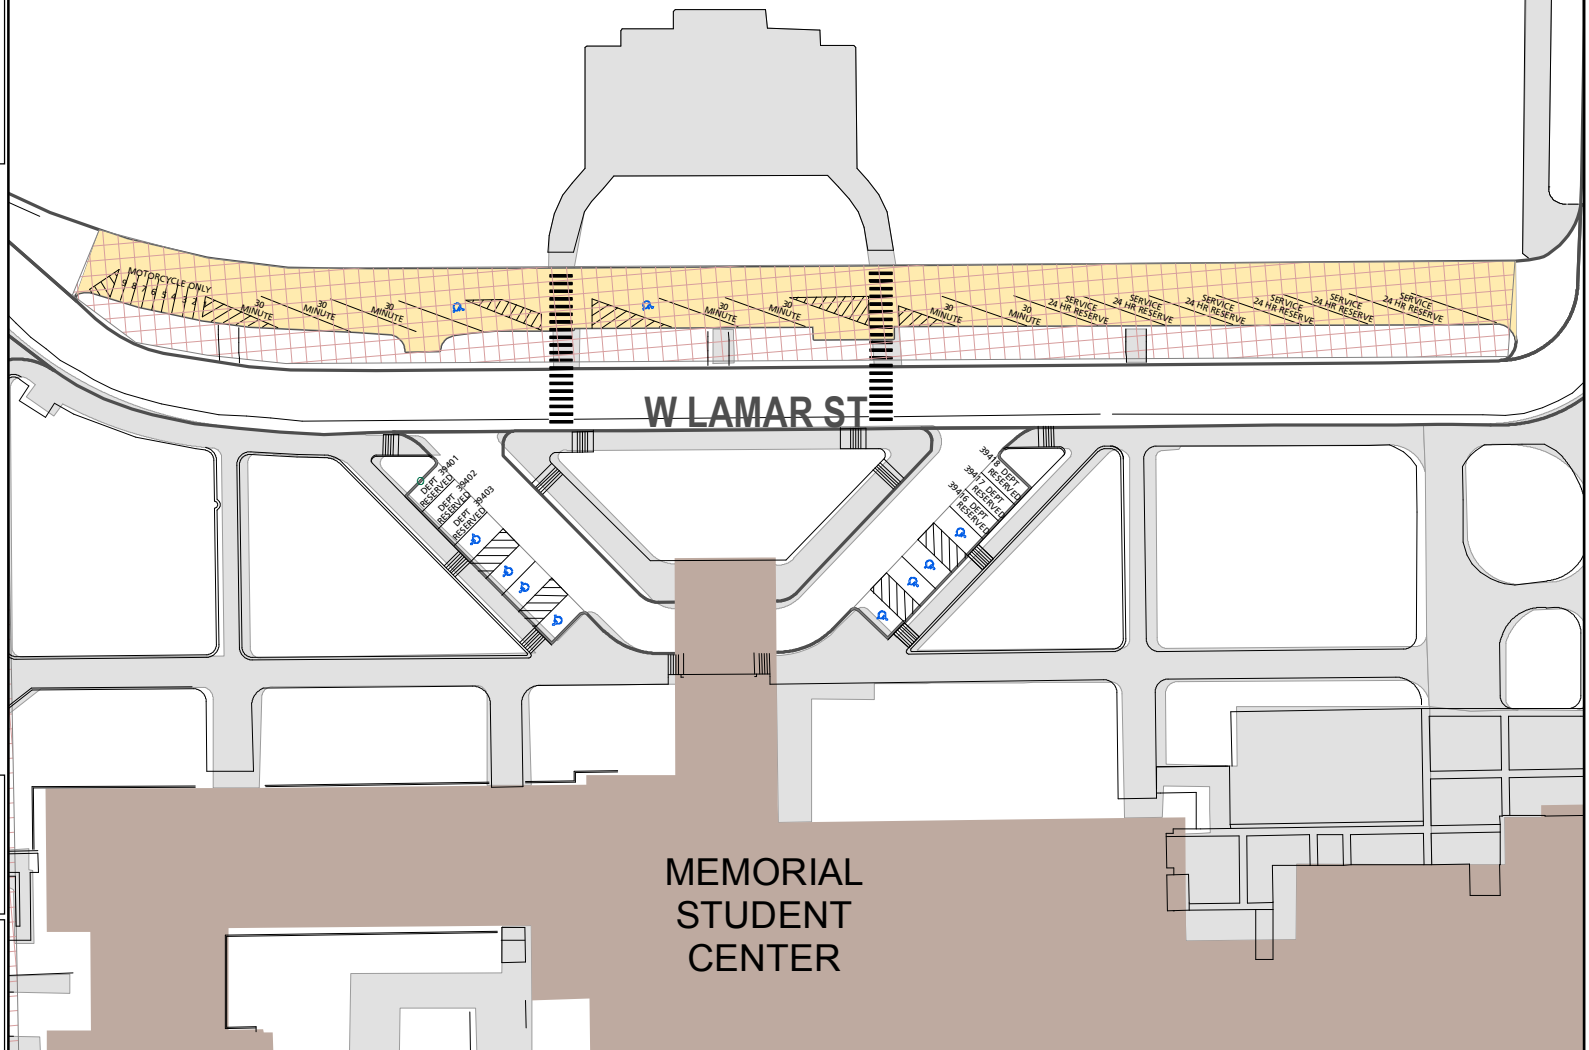

Lamar St W

Parking Space Count:

Regular:	0
Reserved:	0
DVS:	0
Visitor:	0
Accessible:	2
Visitor Accessible:	0
Timed:	7
Service:	6
U.B.:	0
Motorcycle:	9
Loading:	0
Other:	0
RV:	0

Total: 24

Lost to (Currently Under) Construction: 0

80 Feet