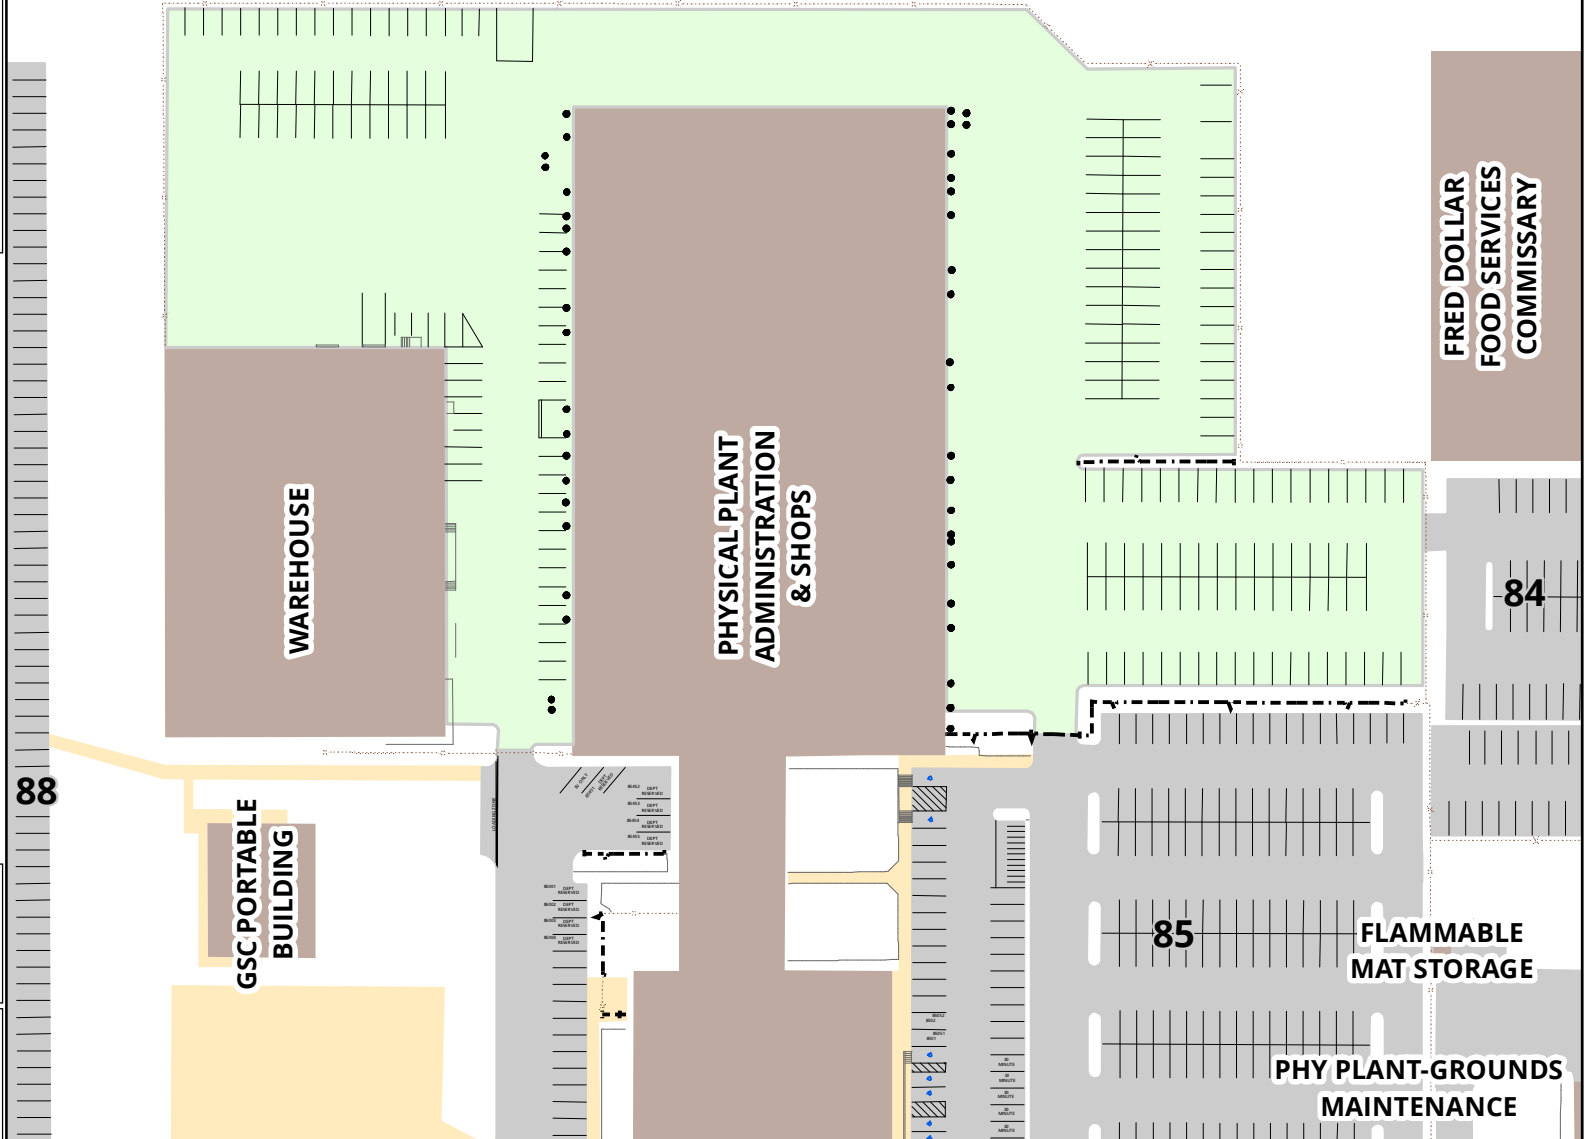

Physical Plant Back Lot

Parking Space Count:

Regular:	0
Reserved:	0
DVS:	0
Visitor:	0
Accessible:	0
Visitor Accessible:	0
Timed:	0
Service:	0
U.B.:	0
Motorcycle:	0
Loading:	0
Other:	193
RV:	0

Total: 193

Lost to (Currently Under)
Construction: 0

120 Feet