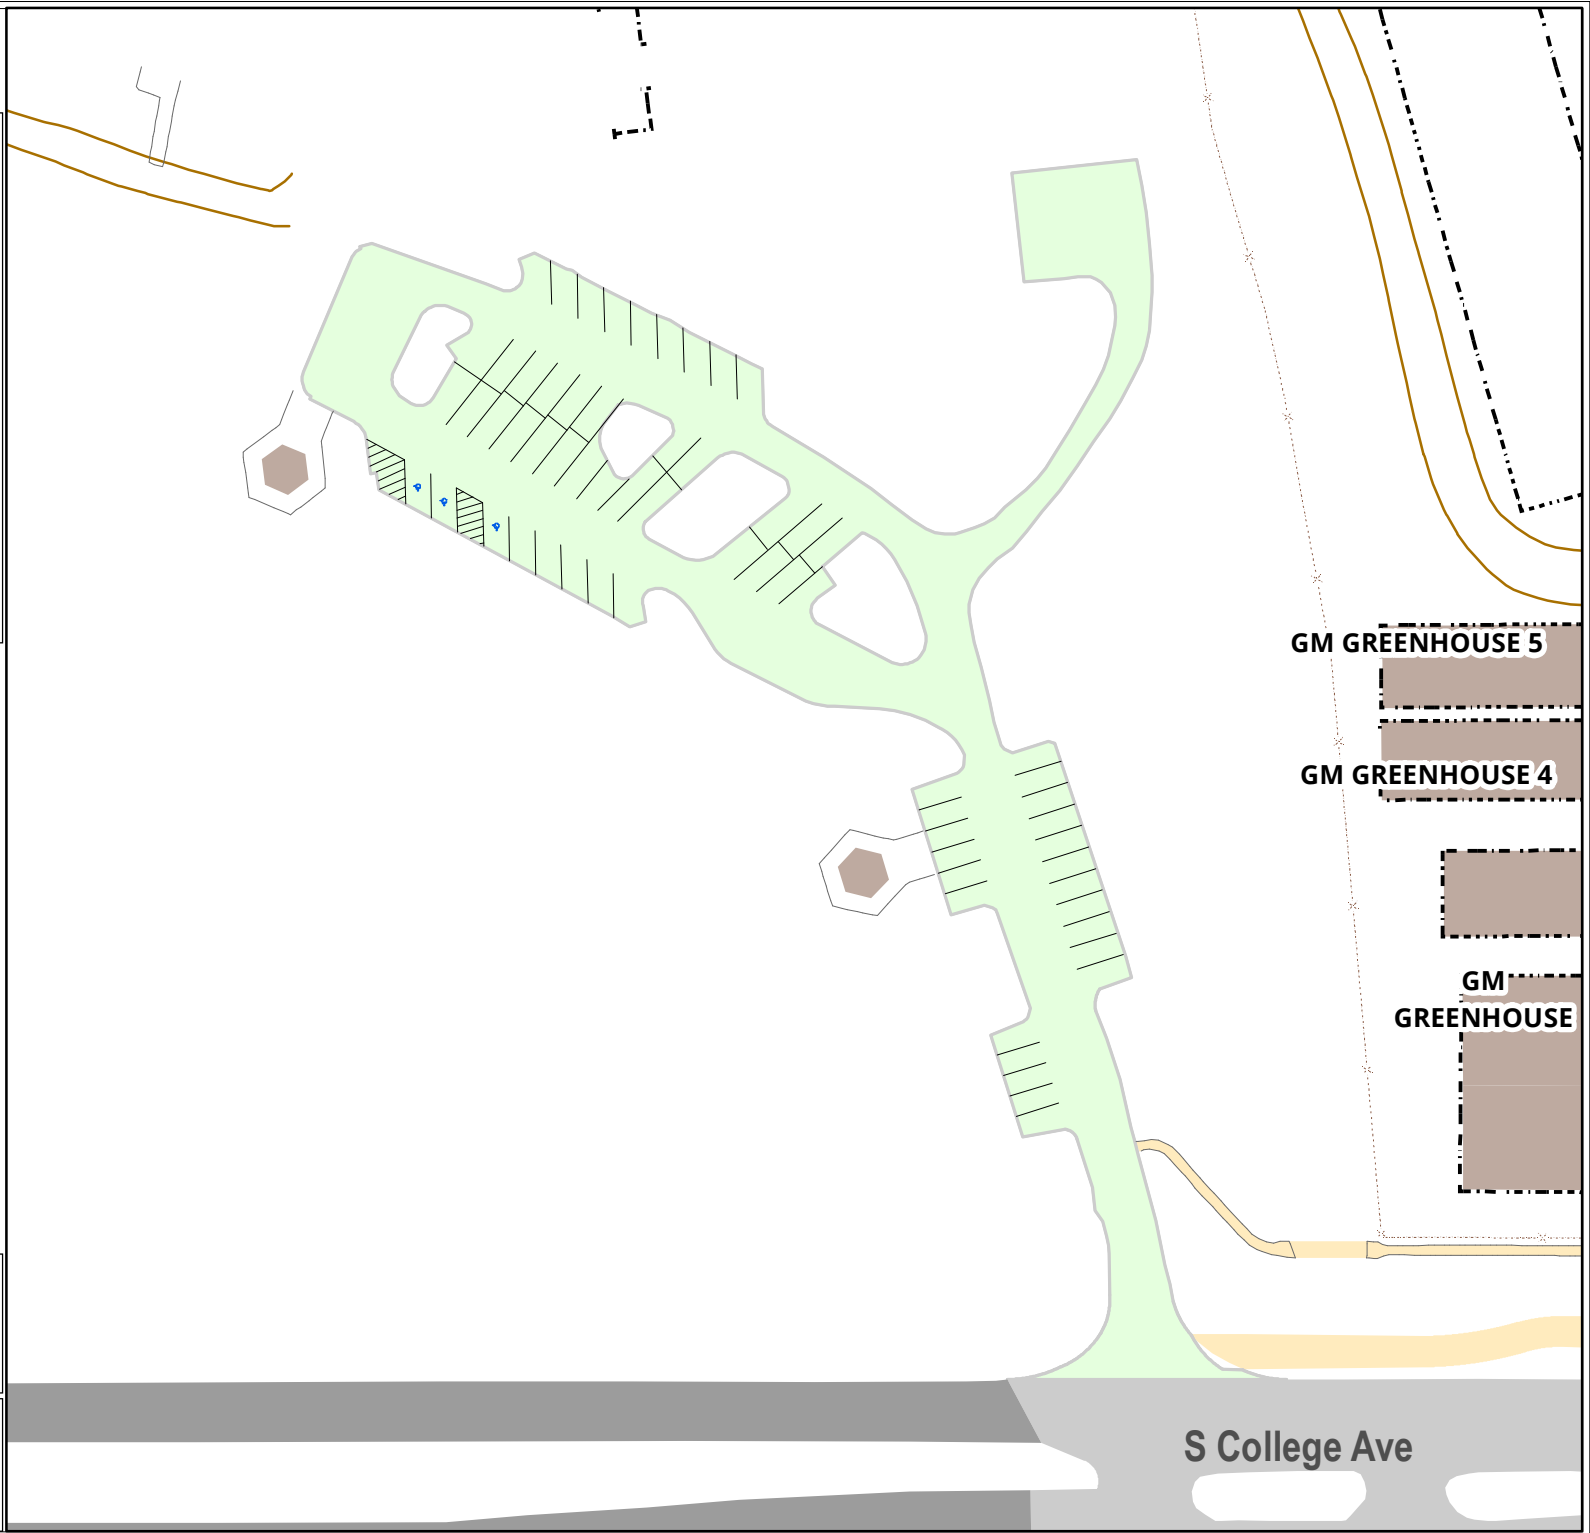

Hensel Park

Parking Space Count:

Regular:	0
Reserved:	0
DVS:	0
Visitor:	0
Accessible:	3
Visitor Accessible:	0
Timed:	0
Service:	0
U.B.:	0
Motorcycle:	0
Loading:	0
Other:	61
RV:	0

Total: 64

Lost to (Currently Under)
Construction: 0

80 Feet